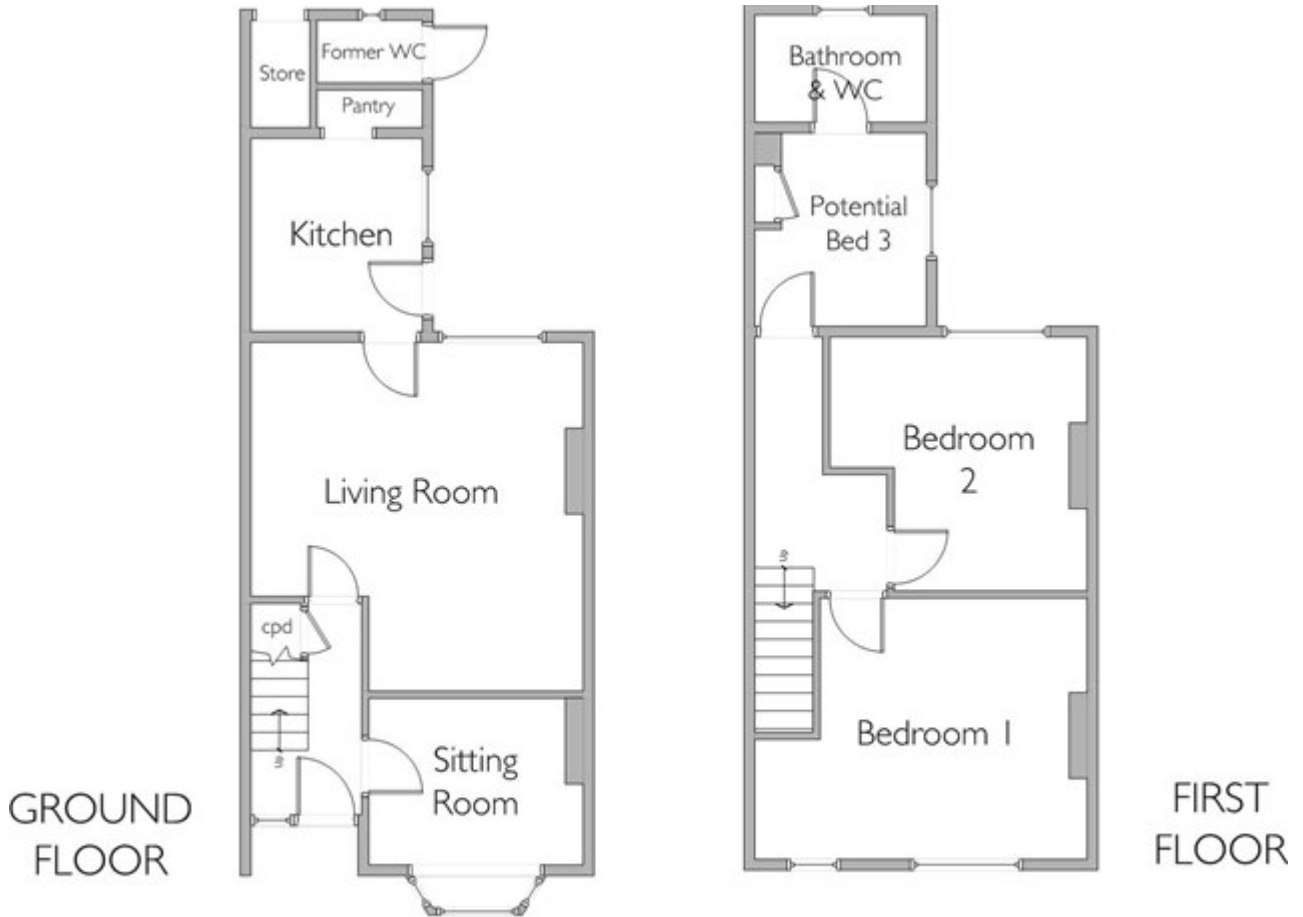

High Road, North Weald

£450,000 Freehold

Gross Internal Floor Area: Approximately 988 sq.ft / 92 sq.m.